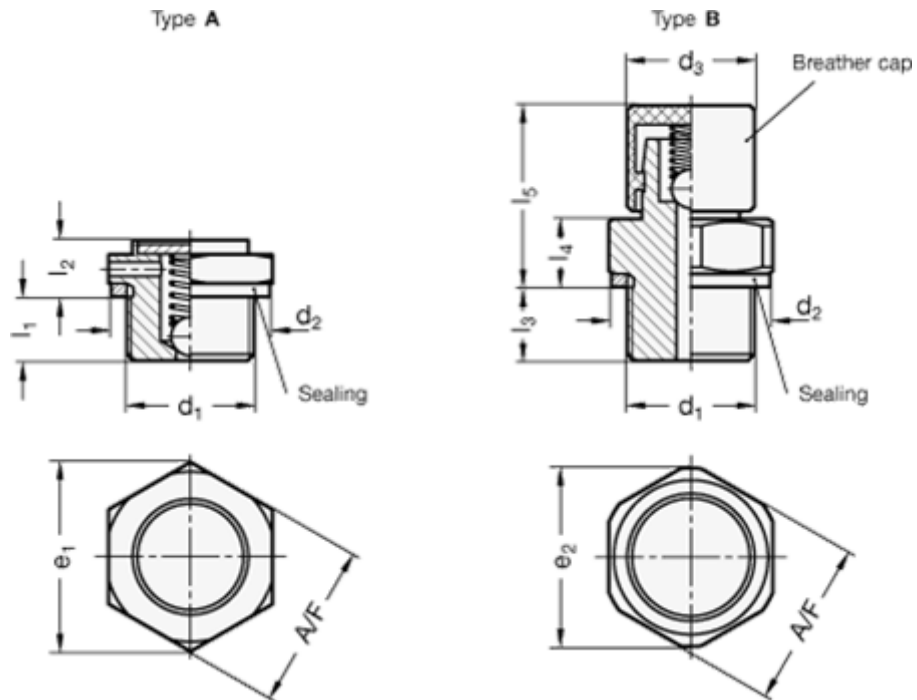

Data Sheet

Article number: 20883M1215160AMS

Description: E+G Udluftningsfilter - M12x1.5

Measures

	= -	l2	= 6
	= -	l3	= 7.5
A/F	= 17	l4	= 7
Air passage l/min.	= -	l5	= 19
d2	= 18	Opening pressure in mbar = Min. 160 - Max. 240. mbar	
d3	= 13	Thread d1 = M12x1.5	
e	= 18.5		
l1	= 6.5		